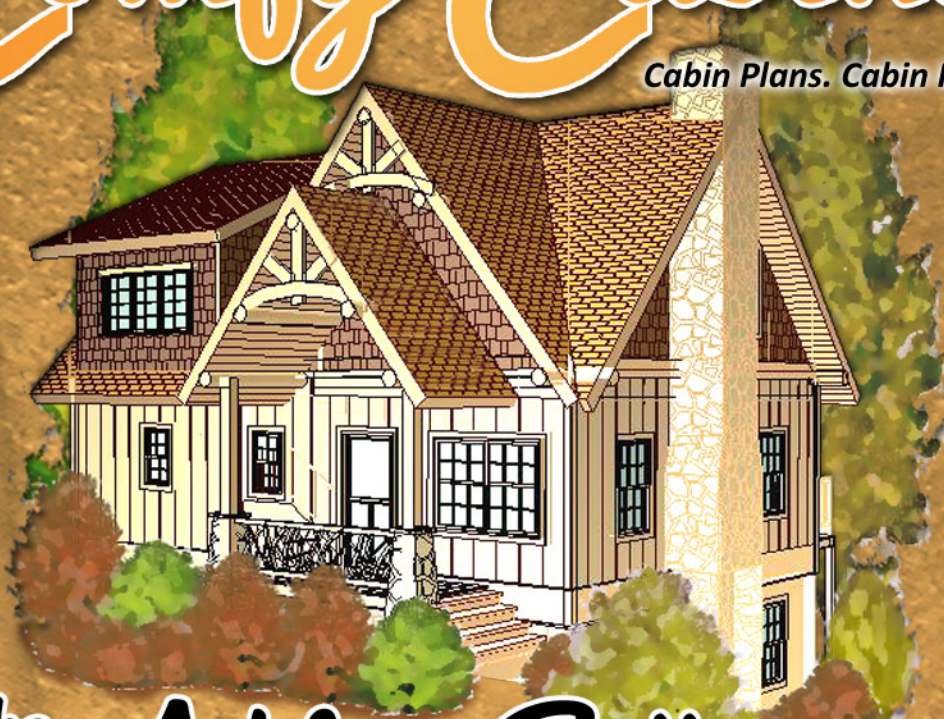

Comfy Cabins

Cabin Plans. Cabin Kits. Cabin Done!

The Ashley Cottage

Premium Weather-Tight Log Cabin Kit:
Subfloor, Deck & Porch Floors, Log Walls,
Second Floor System, Stairs, Gable Ends &
Dormers, Doors & Windows, House & Porch
Roof Systems, Exterior Trim Pack, Blueprints.

1957 SF Heated Space
1008 SF Main Level
949 SF Upper Level
356 SF Covered Outdoor Living

\$64,900

Delivery Included!